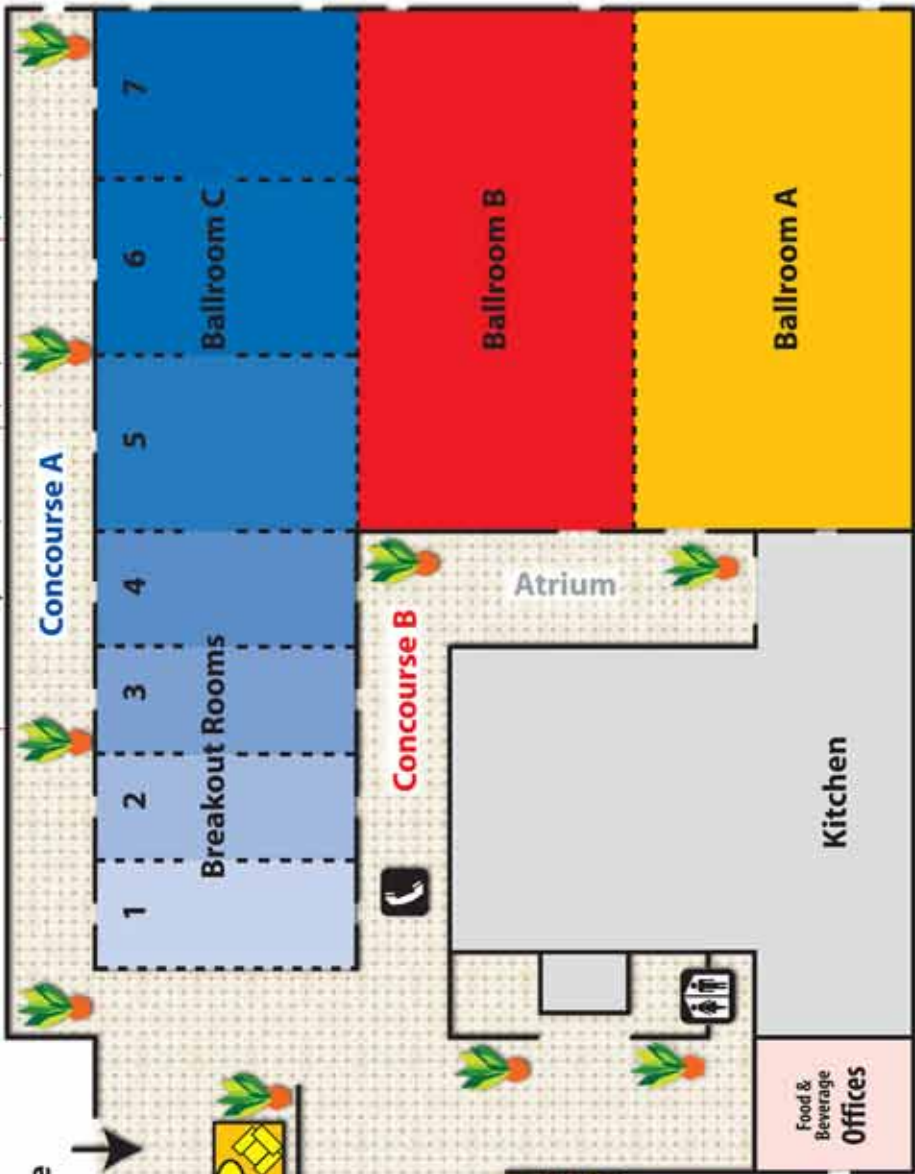

Convention Center

Main Entrance

9600 S. Thomas Drive | Panama City Beach, Florida | (800) 224-GULF | (850) 230-4682

The Sales & Catering

Blue Moose

caribou cafe

Food Court

Lobby